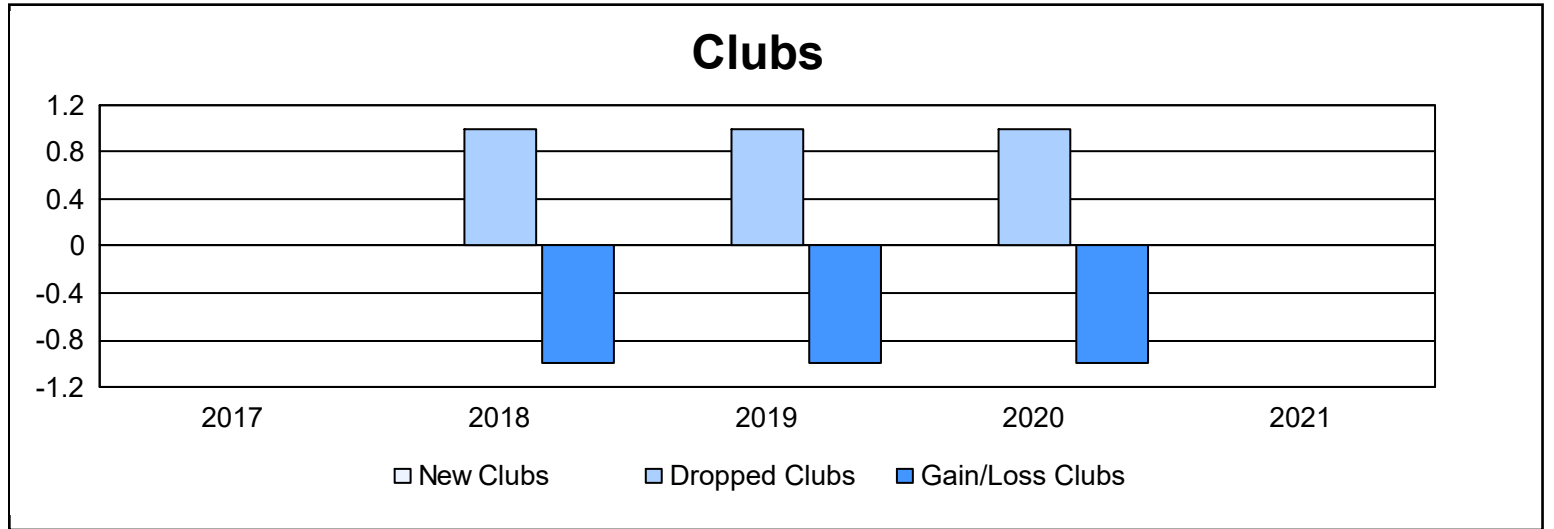

Year	New Clubs	Dropped Clubs	Gain/ Loss Clubs	New Members	Charter Members	Reinstate Members	Transfer Members	Total Member Added	Total Members Dropped	Gain/ Loss Members
2016-2017	0	0	0	24	0	1	2	27	33	-6
2017-2018	0	1	-1	7	1	0	1	9	27	-18
2018-2019	0	1	-1	23	0	1	0	24	25	-1
2019-2020	0	1	-1	7	0	0	0	7	44	-37
2020-2021	0	0	0	15	0	0	2	17	30	-13
<b>Average</b>	<b>0</b>	<b>1</b>	<b>-1</b>	<b>15</b>	<b>0</b>	<b>0</b>	<b>1</b>	<b>17</b>	<b>32</b>	<b>-15</b>

### Membership Composition June 2021 Cumulative