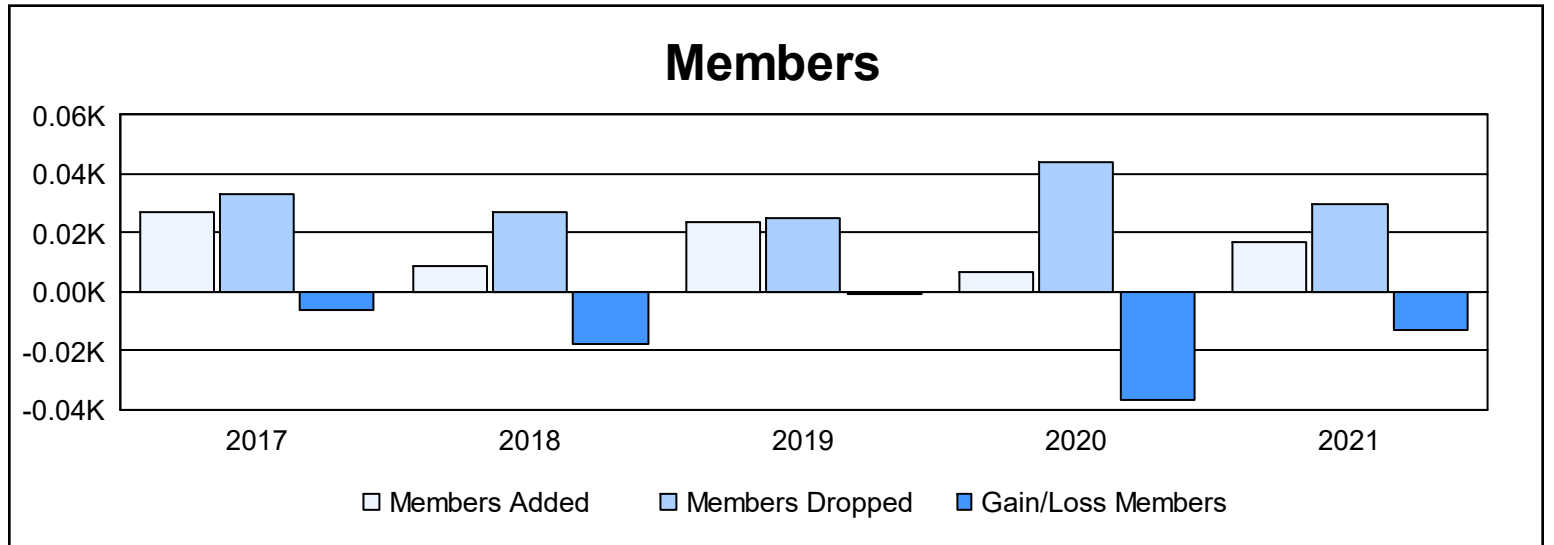

Year	New Clubs	Dropped Clubs	Gain/ Loss Clubs	New Members	Charter Members	Reinstate Members	Transfer Members	Total Member Added	Total Members Dropped	Gain/ Loss Members
2016-2017	0	0	0	24	0	1	2	27	33	-6
2017-2018	0	1	-1	7	1	0	1	9	27	-18
2018-2019	0	1	-1	23	0	1	0	24	25	-1
2019-2020	0	1	-1	7	0	0	0	7	44	-37
2020-2021	0	0	0	15	0	0	2	17	30	-13
<b>Average</b>	<b>0</b>	<b>1</b>	<b>-1</b>	<b>15</b>	<b>0</b>	<b>0</b>	<b>1</b>	<b>17</b>	<b>32</b>	<b>-15</b>

### Membership Composition June 2021 Cumulative